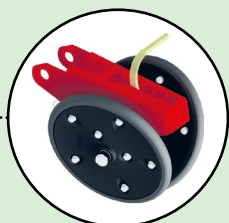

### PNEUMATIC PRECISION SEED DRILL FOR CORN AND VEGETABLES

Quality of work and precision of sowing characterize the element which can work in the most varied soil conditions thanks to a double disc configuration.

### RUOTINI COPRISEME

- Facile regolazione
- Variante da 1" e da 2"
- Vari modelli disponibili

### SEED COVERING WHEEL

- Easy to adjust
- Available in 1" and 2"
- Different models available